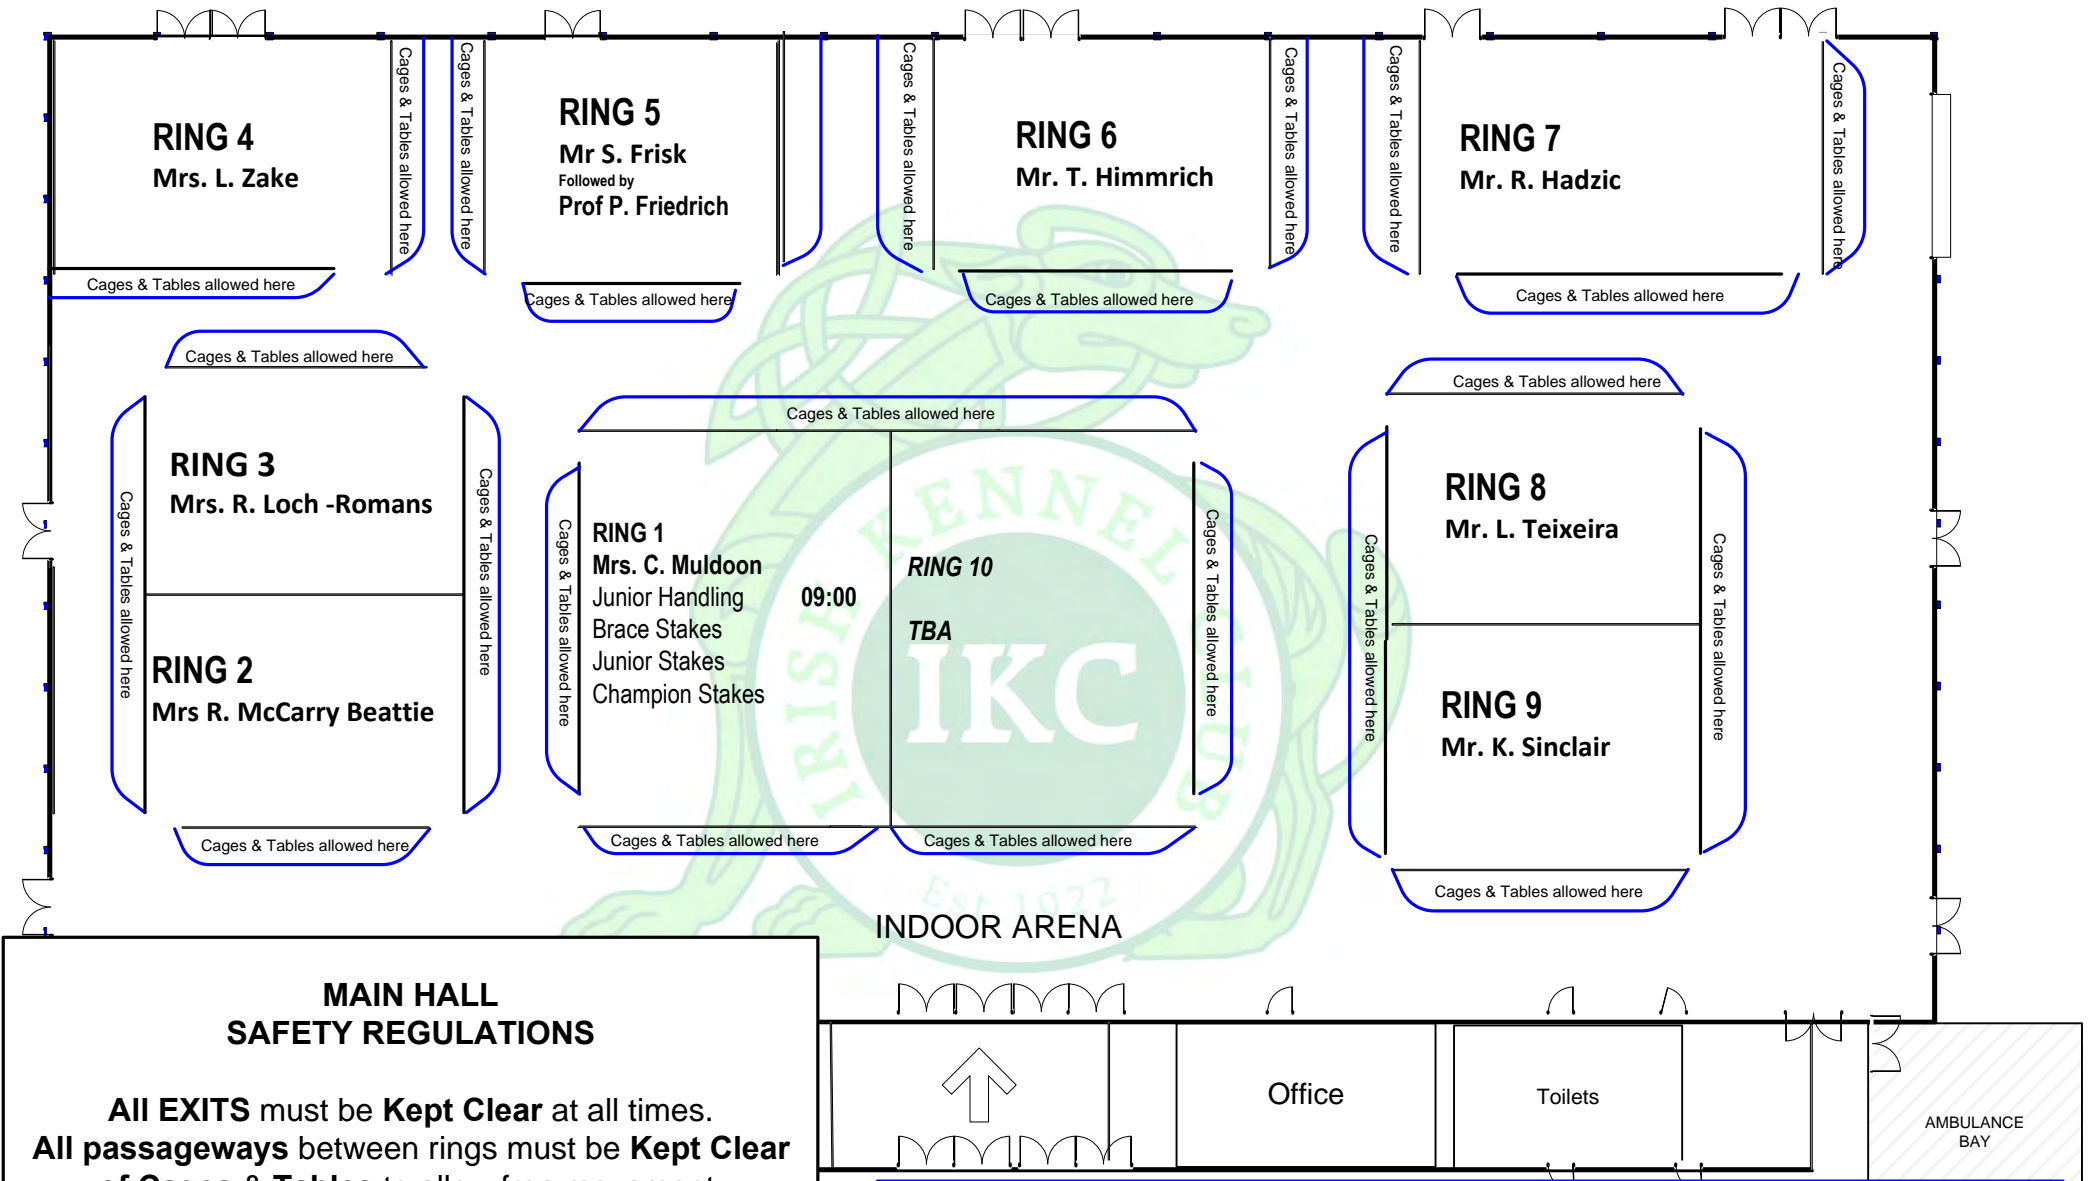

Sunday 17th March 2019

Indoor Ring Plan

NOTE: EARLY START for Judging in BREED rings 3, 4, 5, 7 & 8 will commence at 08:30
All Other Rings will commence at 9am.
Rings 11 to 18 will be judged outdoors, Some tent cover will be provided.
Breeds will be judged on or after the corresponding EXPECTED STARTING TIMES But NOT before!