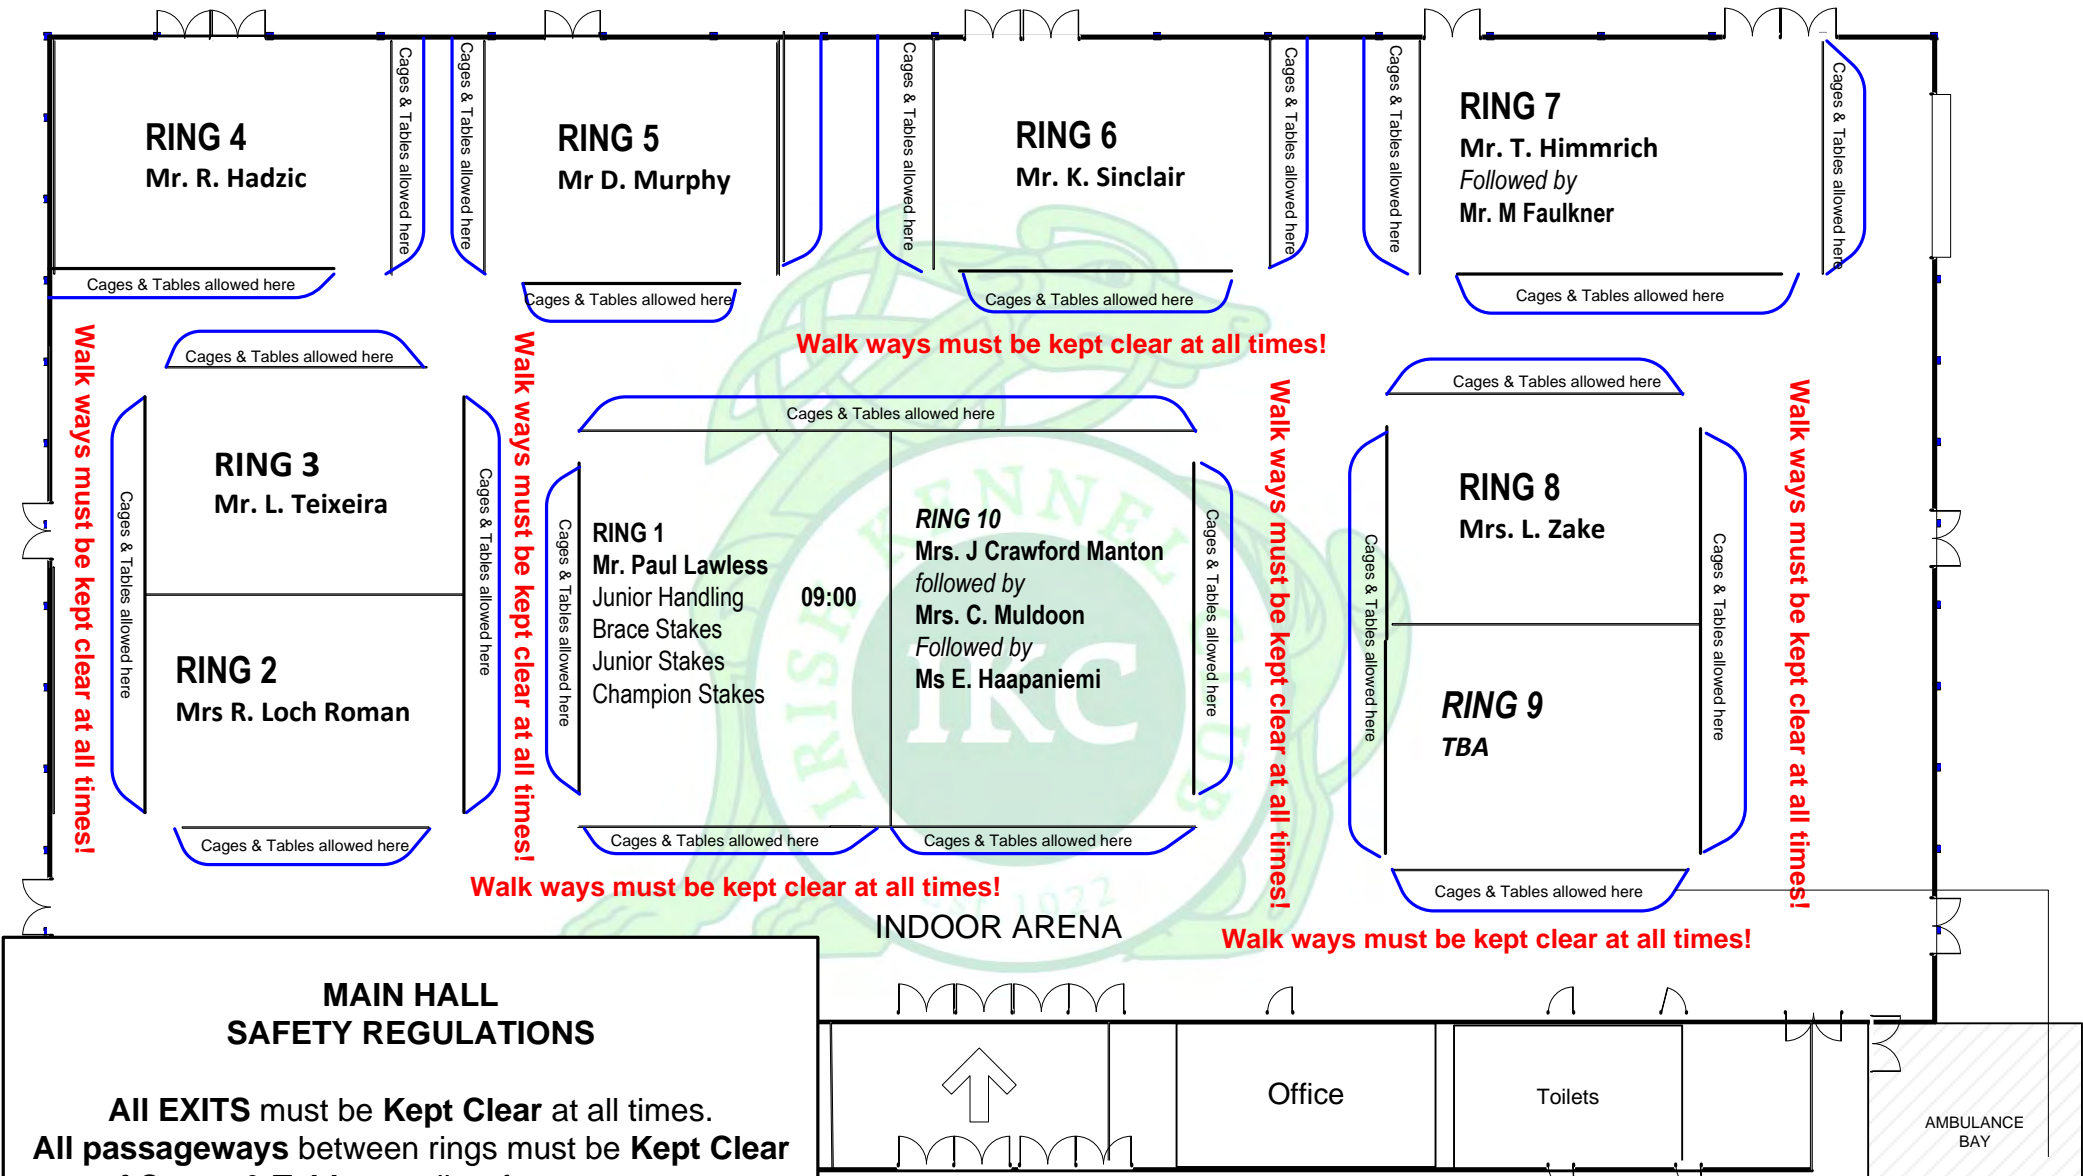

Indoor Ring Plan

NOTE: EARLY START for Judging in BREED rings 2, 3, 4, 6, & 7 will commence at 08:30
All Other Rings will commence at 9am.
Rings 11 to 18 will be judged outdoors, Some tent cover will be provided.
Breeds will be judged on or after the corresponding EXPECTED STARTING TIMES But NOT before!