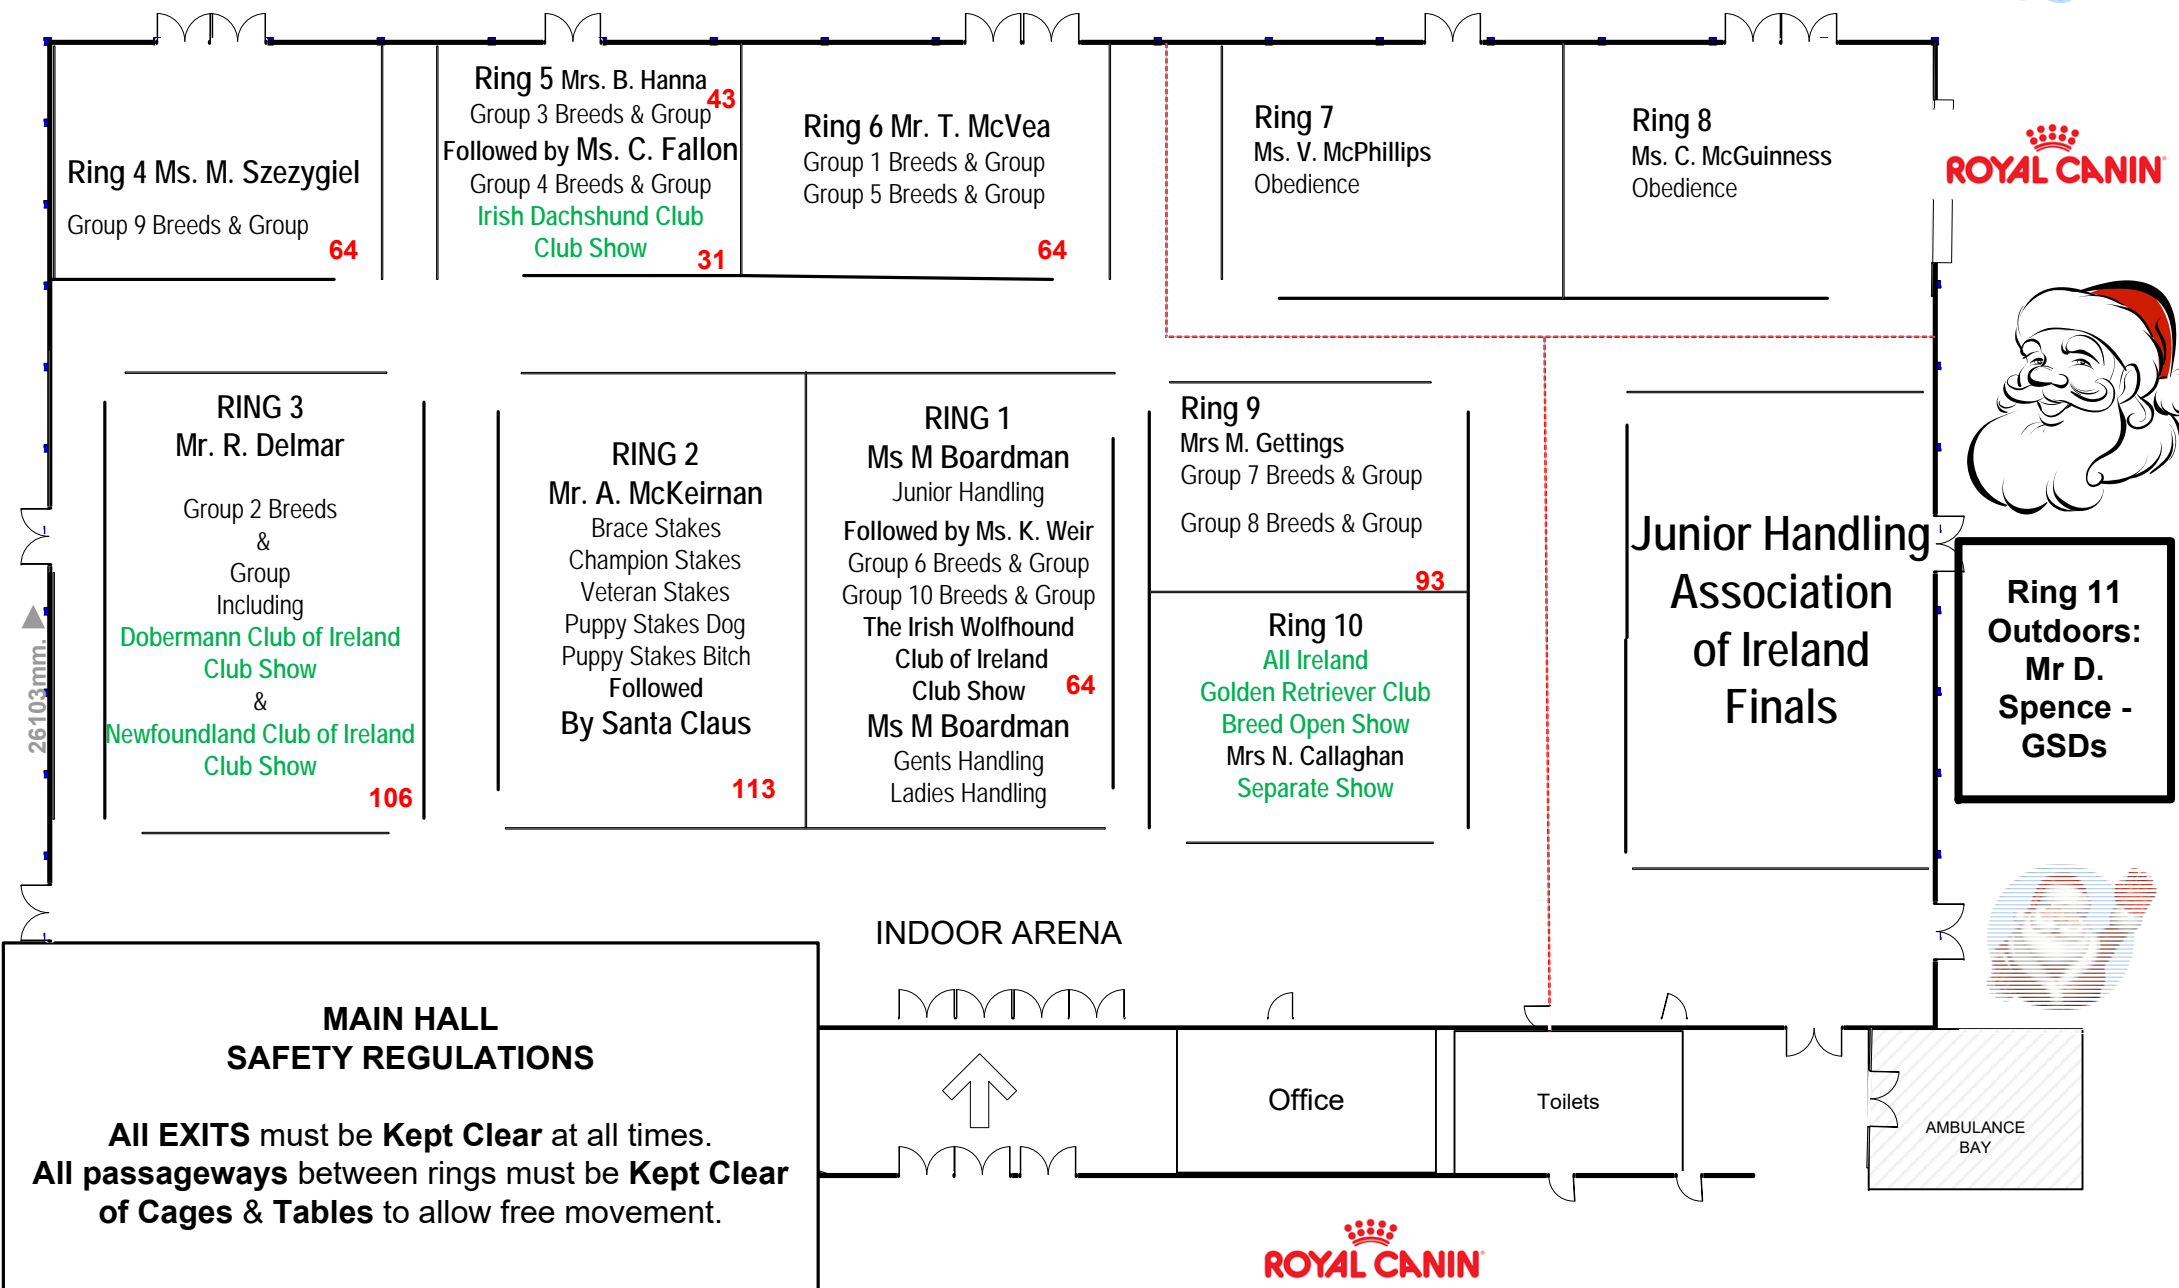

Combined Canine Club Christmas Special All Breed Open Show
Sunday 3rd December 2017

Indoor Ring Plan & Order of Judging

26103mm

MAIN HALL SAFETY REGULATIONS

All EXITS must be **Kept Clear** at all times.
All passageways between rings must be **Kept Clear** of Cages & Tables to allow free movement.