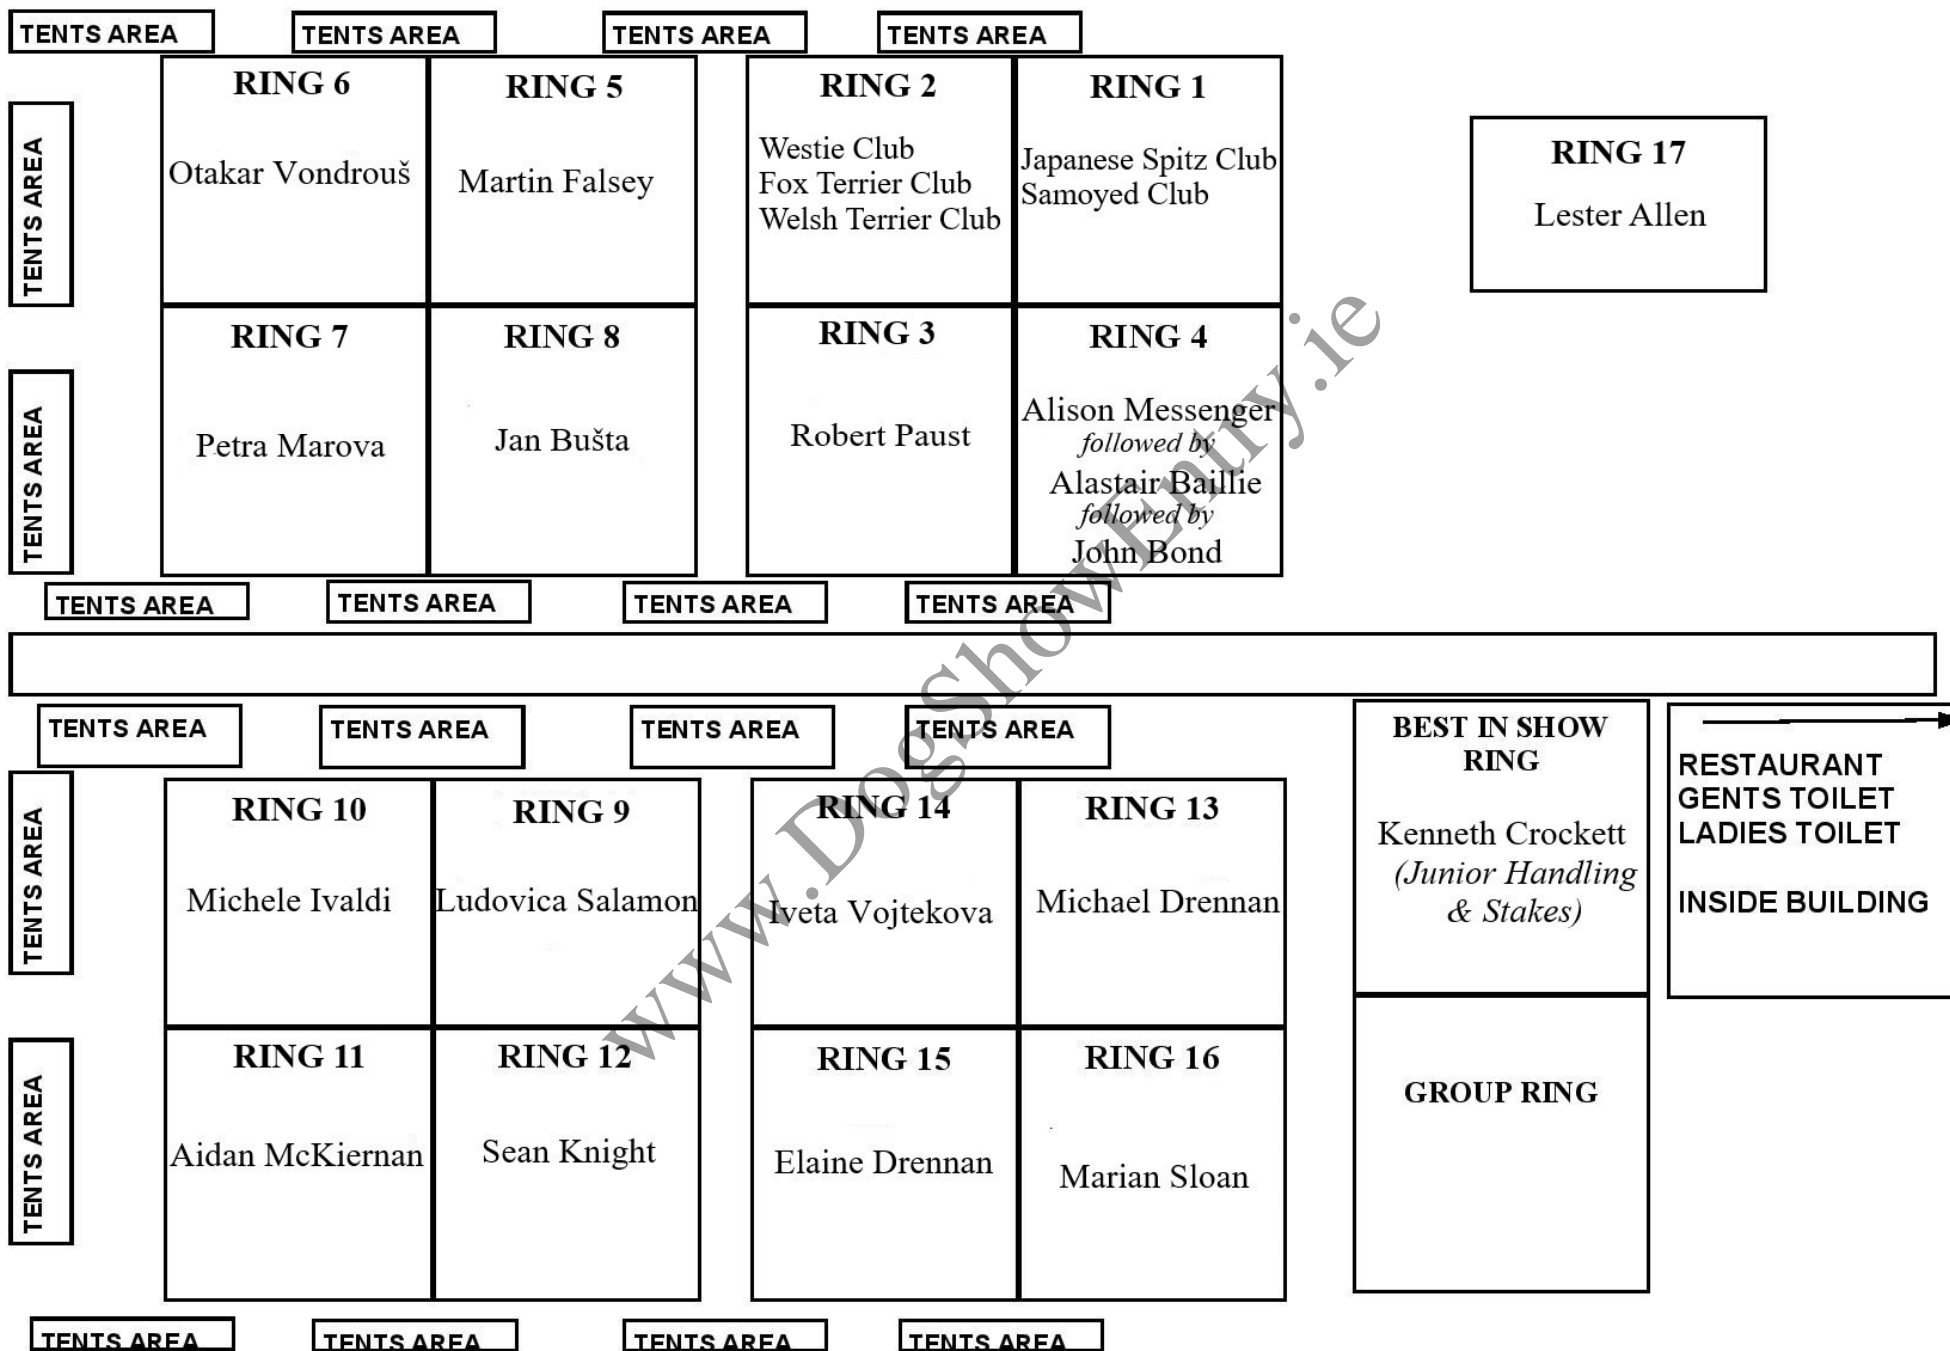

BRAY ALL BREED CHAMPIONSHIP SHOW PROPOSED ORDER OF JUDGING 2018

BRAY & DISTRICT ALL BREED CHAMPIONSHIP SHOW 2018 PROPOSED ORDER OF JUDGING

RING PLAN